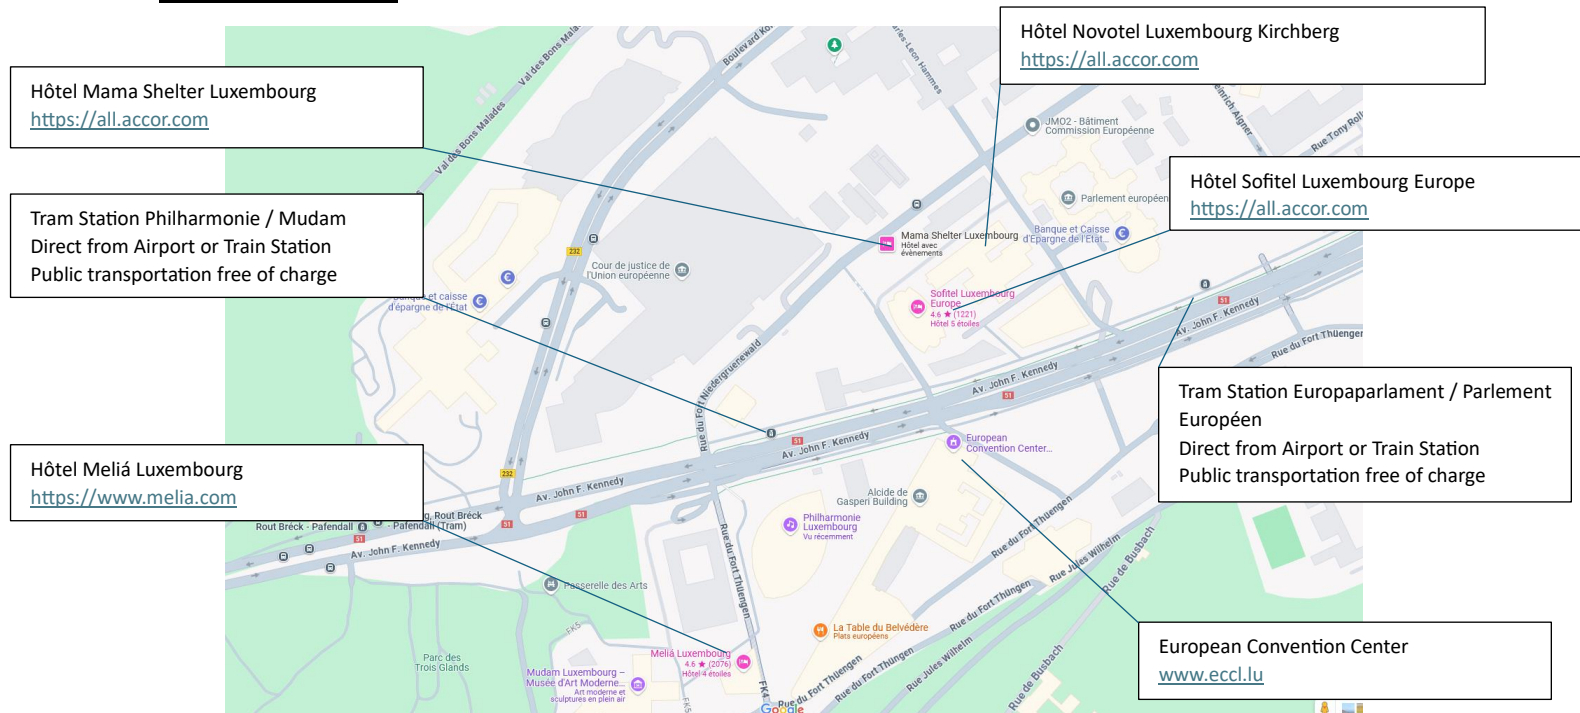

20:00 **Gala Dinner** at Restaurant L'Hêtre beim Musée (adjacent to the Museum)
rue du Saint-Esprit 24, L - 1475 LUXEMBOURG
«Vin d'honneur» offered by the City of Luxembourg

Saturday, 17 May 2025: Guided Tour

10:00 – 13:00 **Belval: Cité des Sciences** (Daniela Di Santo, Director Fonds Belval)
Bus transfer at 09:30 from the hotels

13:00 – 14:00 Lunch in Belval
Bus transfer at 14:00 to the Fonds Kirchberg

14:30 – 17:30 **Kirchberg – European district** (Marc Widong, Director Fonds Kirchberg)

Location map

How to get to Luxembourg?

www.lux-airport.lu: Airlines serving Luxembourg (direct flights or with a change in Paris, Frankfurt, Munich, Zurich, etc.)